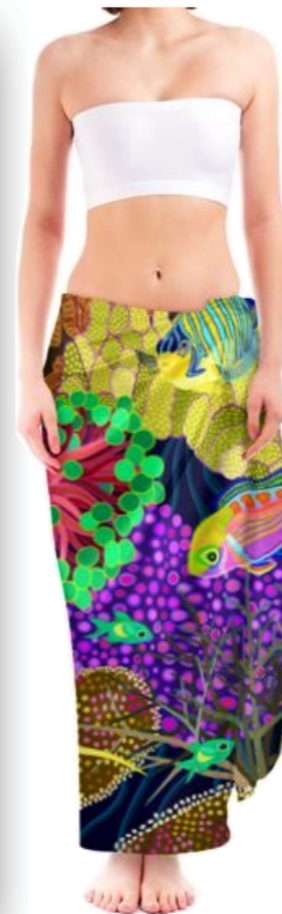

Poly Satin
Bandana
20" x 20" \$48

Poly Satin XL Sarong 70" x 55" \$172

Golden Triangle

Poly Satin
Bandana
20" x 20" \$48

Poly Satin
Cape \$125

Poly Satin XL Sarong 70" x 55" \$172

Paradise Plunge
Poly Satin
Bandana
20" x 20" \$48

Paradise Plunge

Poly Satin XL Sarong 70" x 55" \$172

Cascades
Poly Satin
Bandana
20" x 20"
\$48

Abstract 1 Devil's Grotto

Poly Satin
Cape \$125

Poly Satin
Bandana
20" x 20" \$48

Poly Satin XL Sarong 70" x 55" \$172