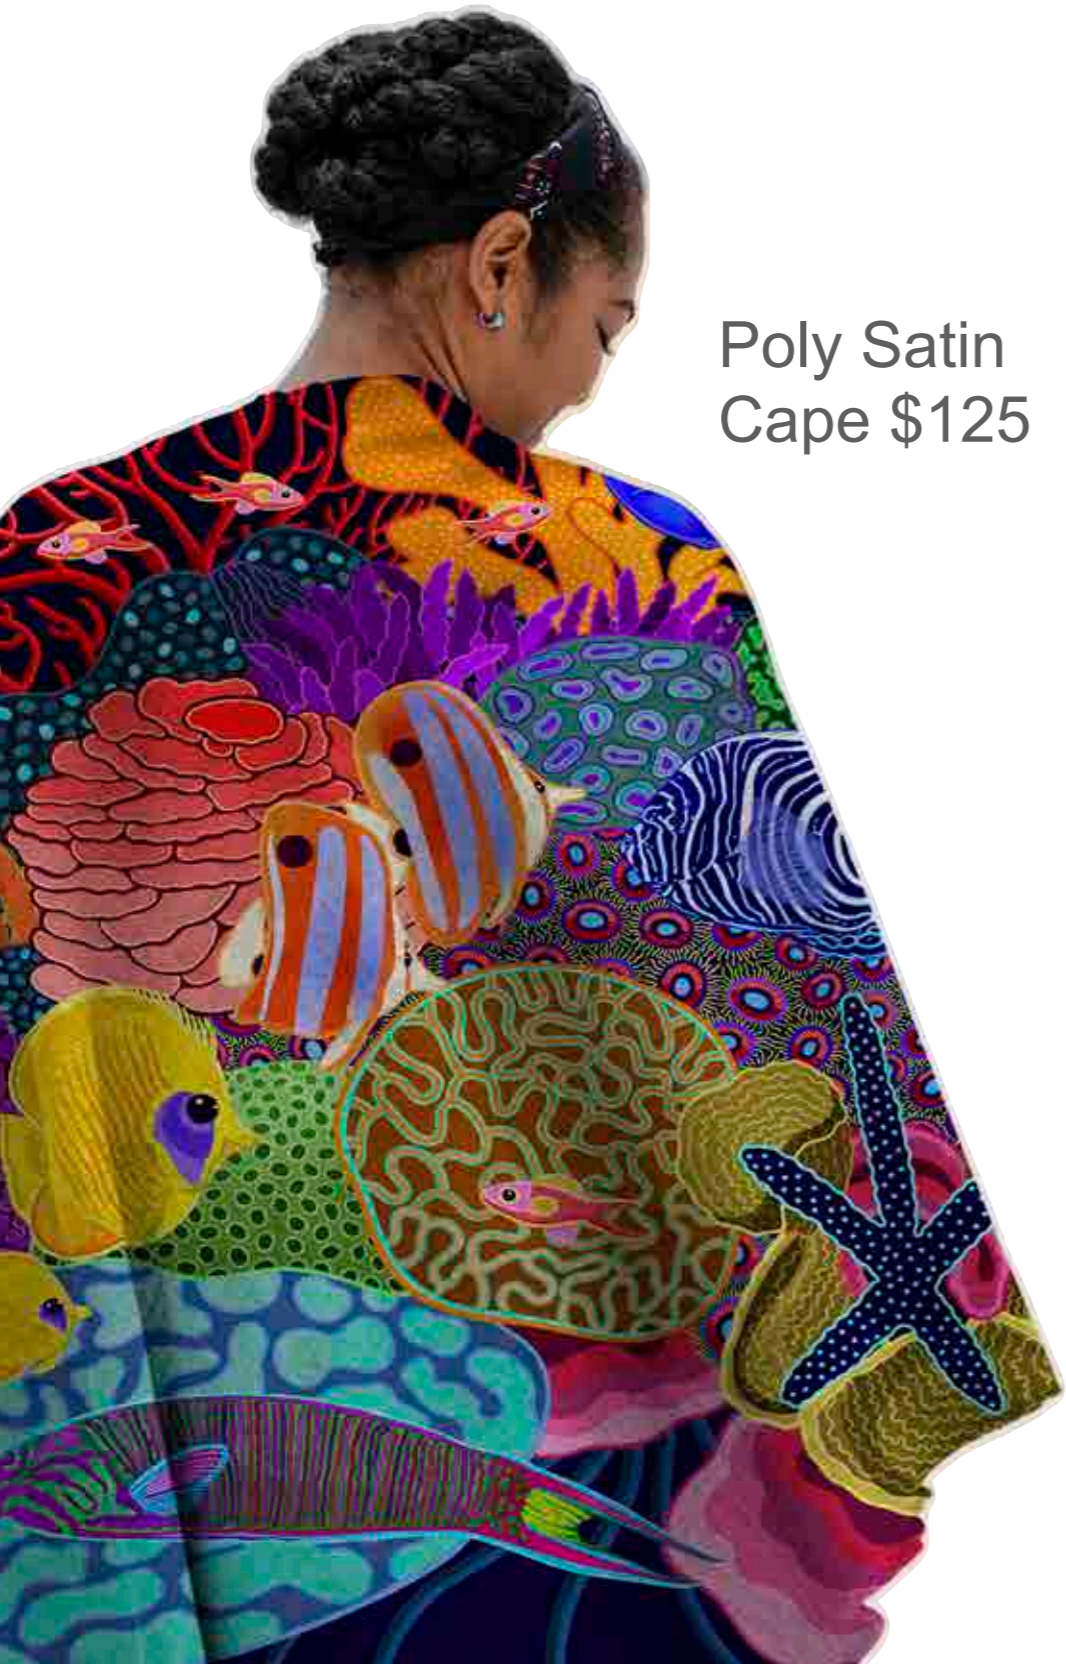

Bairiki

BY JAN BARWICK

BRITISH VIRGIN ISLANDS
THAT'S *the* **SPIRIT!**
ISLAND CURATIONS

POLY SATIN

Great Barrier Reef

Poly Satin
Luxurious, silky feel with a
satin sheen.
Machine washable
quick air dry.

Poly Satin
Cape \$125

Poly Satin
Bandana
20" x 20" \$48

Poly Satin XL Sarong 70" x 55" \$172

Golden Triangle

Poly Satin
Bandana
20" x 20" \$48

Poly Satin
Cape \$125

Poly Satin XL Sarong 70" x 55" \$172

Paradise Plunge
Poly Satin
Bandana
20" x 20" \$48

Paradise Plunge

Poly Satin XL Sarong 70" x 55" \$172

Cascades
Poly Satin
Bandana
20" x 20"
\$48

Abstract 1 Devil's Grotto

Poly Satin
Cape \$125

Poly Satin
Bandana
20" x 20" \$48

Poly Satin XL Sarong 70" x 55" \$172