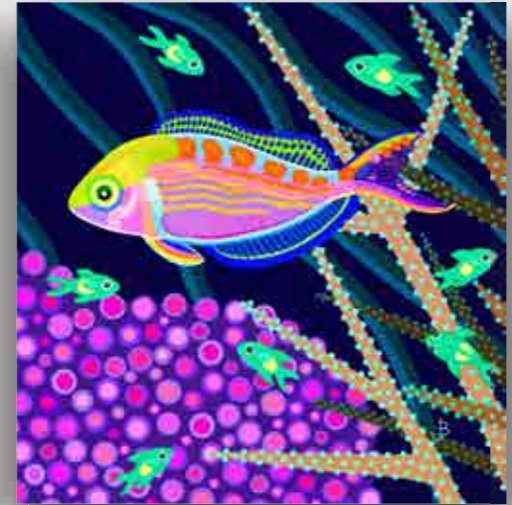

Beachcomber on Jet

POLY SATIN BANDANAS 20" x 20" \$48

Great Barrier Reef
Sold Out

Golden Triangle

Devil's Grotto

Paradise Plunge

Cascades

Fairy Wrasse