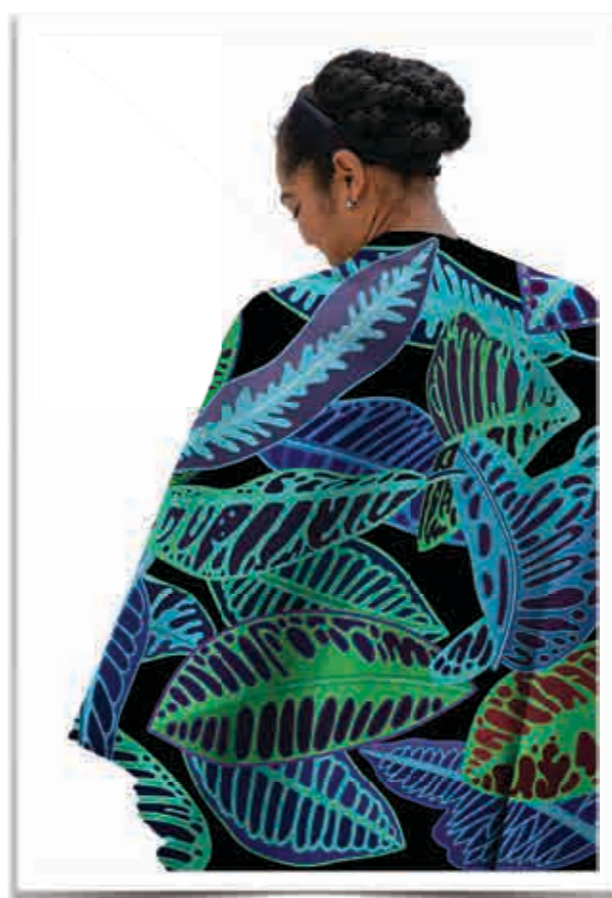

Crotons Teals on Jet