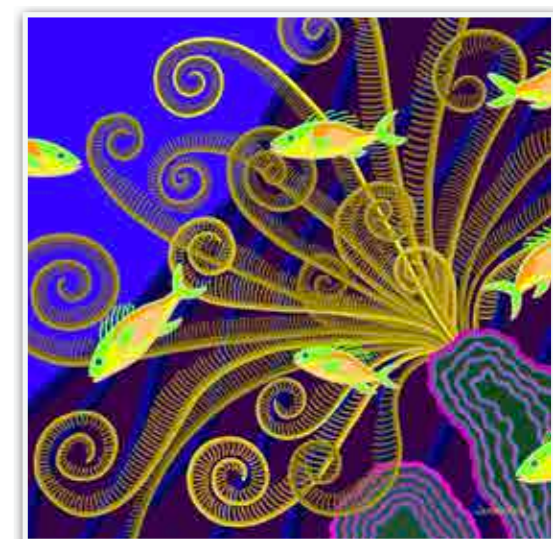

Frangipane on Sky

Hummingbird

100% Silk Mini  
20" x 20" \$84

Starlet Royal Blue

**Sold out**

Great Barrier Reef

Devil's Grotto

Plumes Tangerine Teal

**Sold out**

Rainbow Wrasse Brown Dots

Golden Triangle

Moonwrasse Lime Blue

**Sold out**

Paradise Plunge

Lime Rust Seahorse

100% Pocket Silk  
16" x 16" \$86

Plumes Royal & Gold

100% Silk Cape  
\$176

Gloriosa Pinks

Gloriosa Reds

Hibiscus Reds  
on Jet