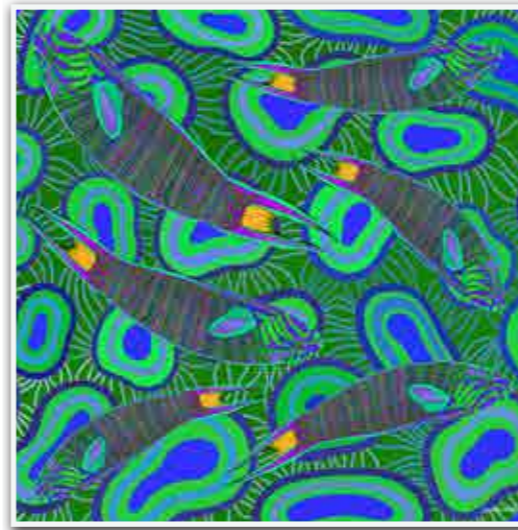

Cherry Blossoms on Sky

Magnolia on Sky

Magnolia on Jet

Bougainvillea on Jet

Bougainvillea on Sky

Noel on Jet

Geraniums on Jet

Hibiscus Blooms  
on White

Frangipane on Sky

Hummingbird

100% Silk Mini  
20" x 20" \$84

Starlet Royal Blue

**Sold out**

Great Barrier Reef

Devil's Grotto

Plumes Tangerine Teal

**Sold out**

Rainbow Wrasse Brown Dots

Golden Triangle

Moonwrasse Lime Blue

**Sold out**

Paradise Plunge

Lime Rust Seahorse

100% Pocket Silk  
16" x 16" \$86